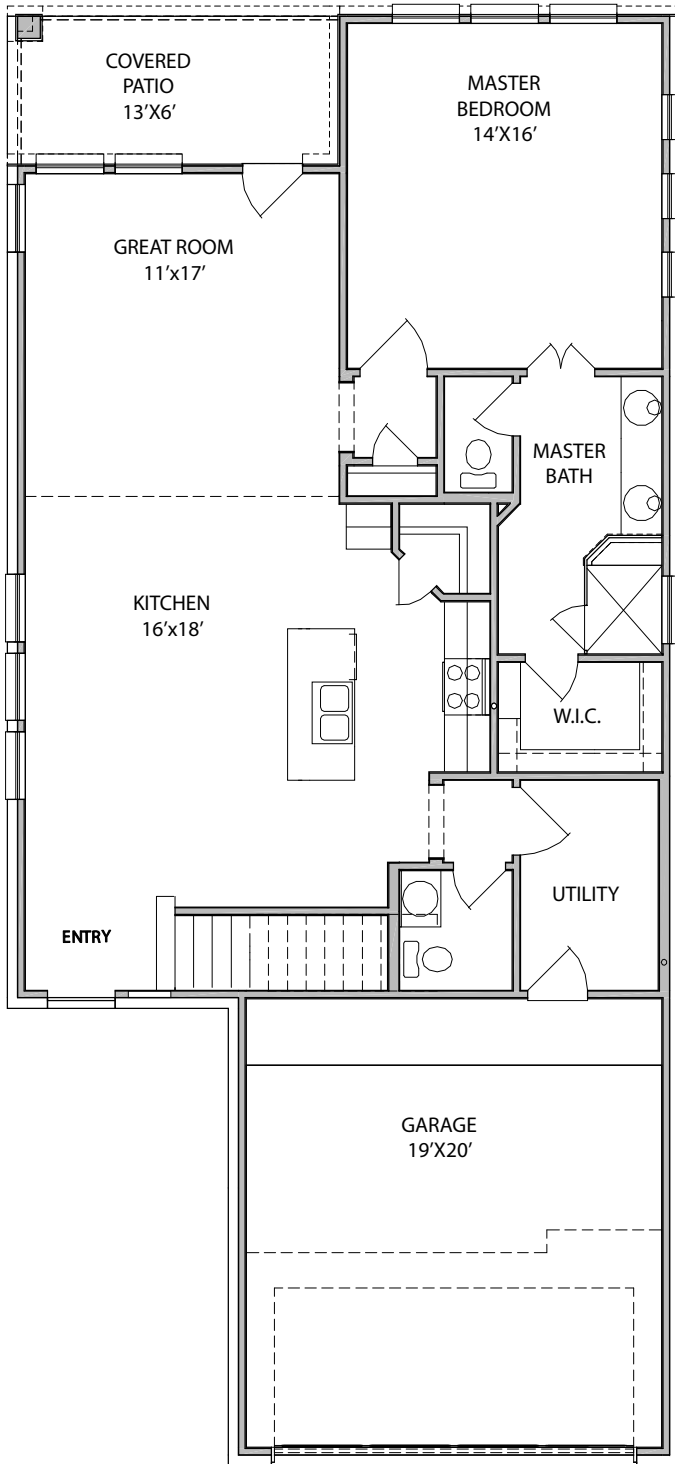

## THE ADDINGTON • 2,064 Sq. Ft.

- 2.5 Bedrooms
- 2.5 Baths
- Large Walk-In Closet in Master Bedroom

First Floor

Second Floor

OPT GAMEROOM IN LIEU OF BED 4

Approved by: 12/23/20

All square footage is approximate. Anglia Homes reserves the right to change specifications and designs without notice.

# THE ADDINGTON • 2,064 Sq. Ft.

Elevation R

Elevation S

Elevation T

Elevation TS

All elevations and floor plan renderings may vary due to community specific Deed Restrictions, Building Code Requirements or Subdivision Builder Requirements as listed on Design Feature Sheet.