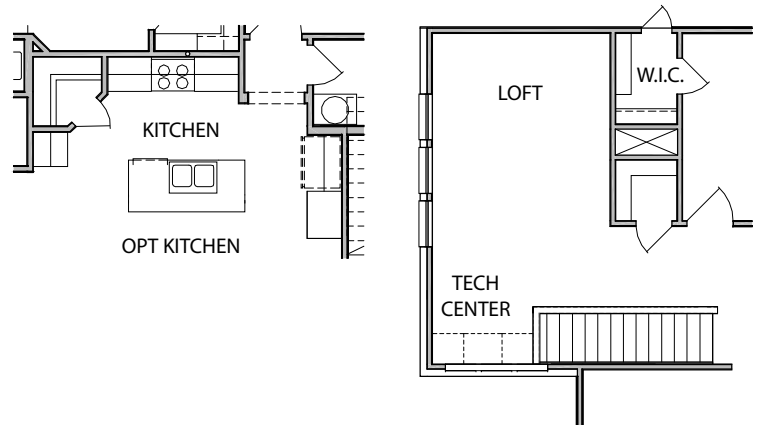

## THE ADDINGTON • 2,064 Sq. Ft.

- 2.5 Bedrooms
- 2.5 Baths
- Large Walk-In Closet in Master Bedroom

First Floor

Second Floor

OPT GAMEROOM IN LIEU OF BED 4

Approved by: 12/23/20

All square footage is approximate. Anglia Homes reserves the right to change specifications and designs without notice.

# THE ADDINGTON • 2,064 Sq. Ft.

Elevation R

Elevation S

Elevation T

Elevation TS

All elevations and floor plan renderings may vary due to community specific Deed Restrictions, Building Code Requirements or Subdivision Builder Requirements as listed on Design Feature Sheet.