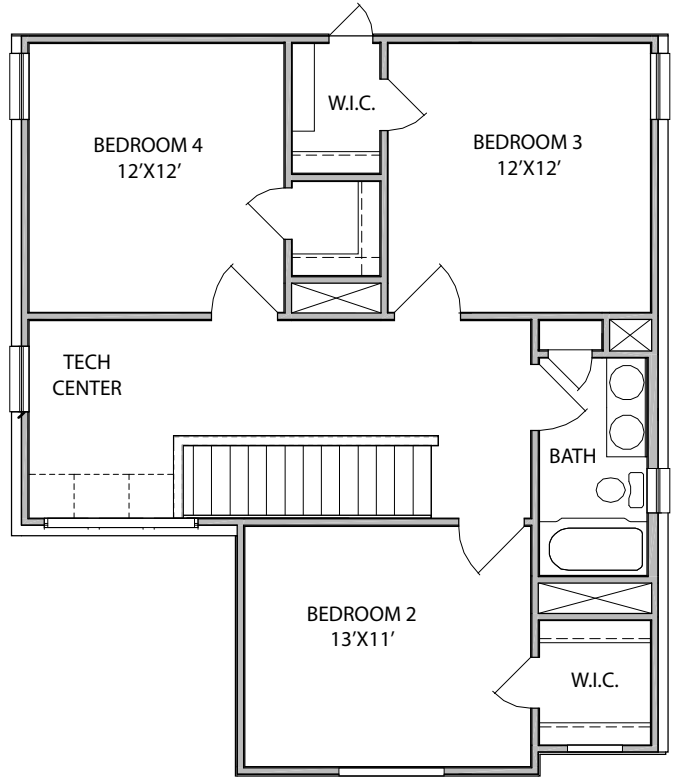

## THE ADDINGTON • 2,064 Sq. Ft.

- 2.5 Bedrooms
- 2.5 Baths
- Large Walk-In Closet in Master Bedroom

First Floor

Second Floor

OPT GAMEROOM IN LIEU OF BED 4

Approved by: 12/23/20

All square footage is approximate. Anglia Homes reserves the right to change specifications and designs without notice.

# THE ADDINGTON • 2,064 Sq. Ft.

Elevation R

Elevation S

Elevation T

Elevation TS

All elevations and floor plan renderings may vary due to community specific Deed Restrictions, Building Code Requirements or Subdivision Builder Requirements as listed on Design Feature Sheet.